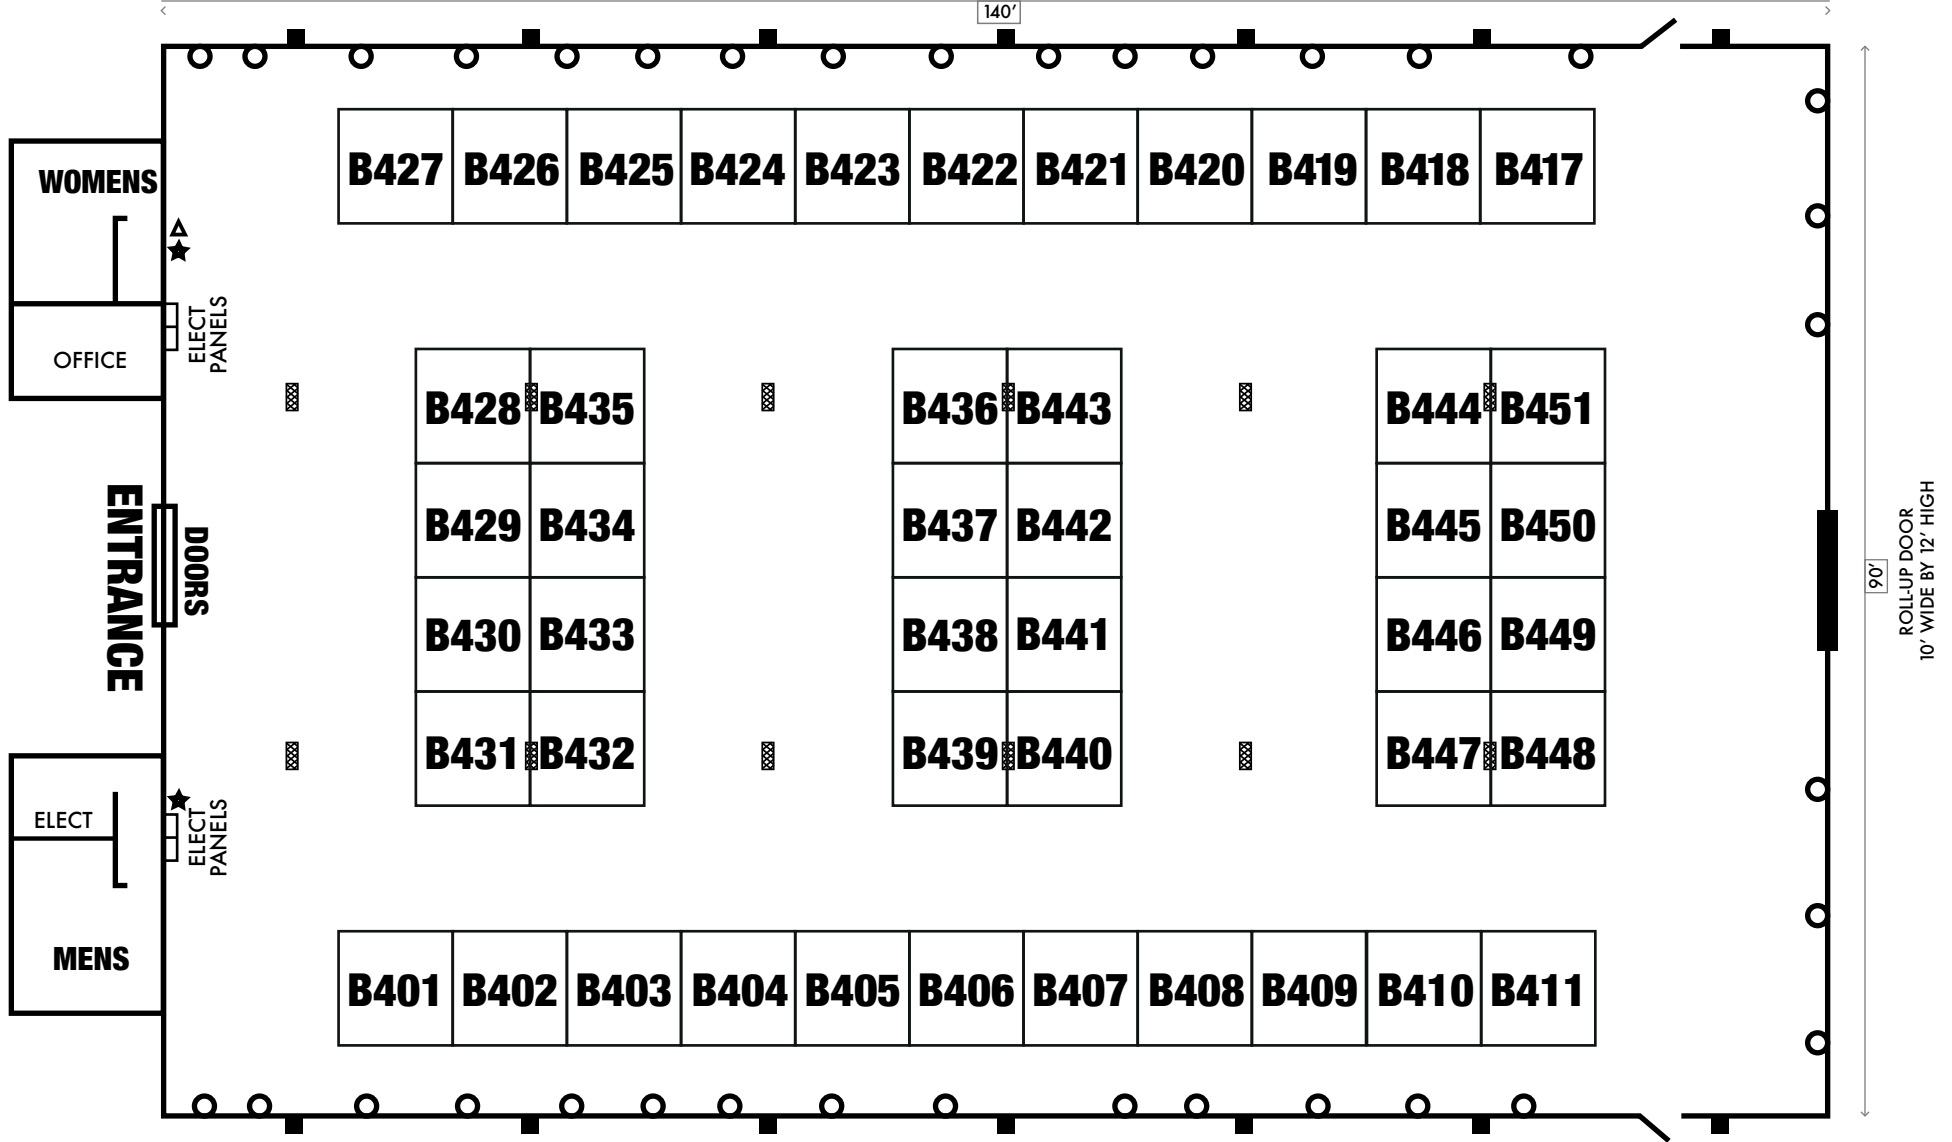

BUILDING 4

- 120V OUTLET
- ▣ 4-120V FLOOR OUTLETS
- 240V 30A OUTLET

CENTER CEILING HEIGHT 20'
 12,394 SQ. FT
 DINNER SEATING CAPACITY 826
 AUDITORIUM SEATING 1,770

- ▲ FIRE HOSE
- ★ FIRE EXTINGUISHER

90'
 ROLL-UP DOOR
 10' WIDE BY 12' HIGH